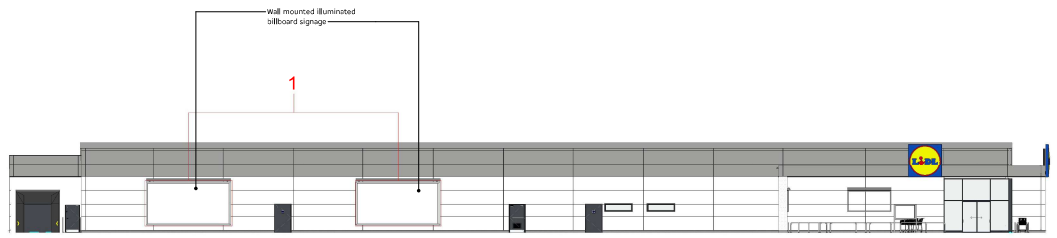

South Elevation - Billboard Signage
1 : 200